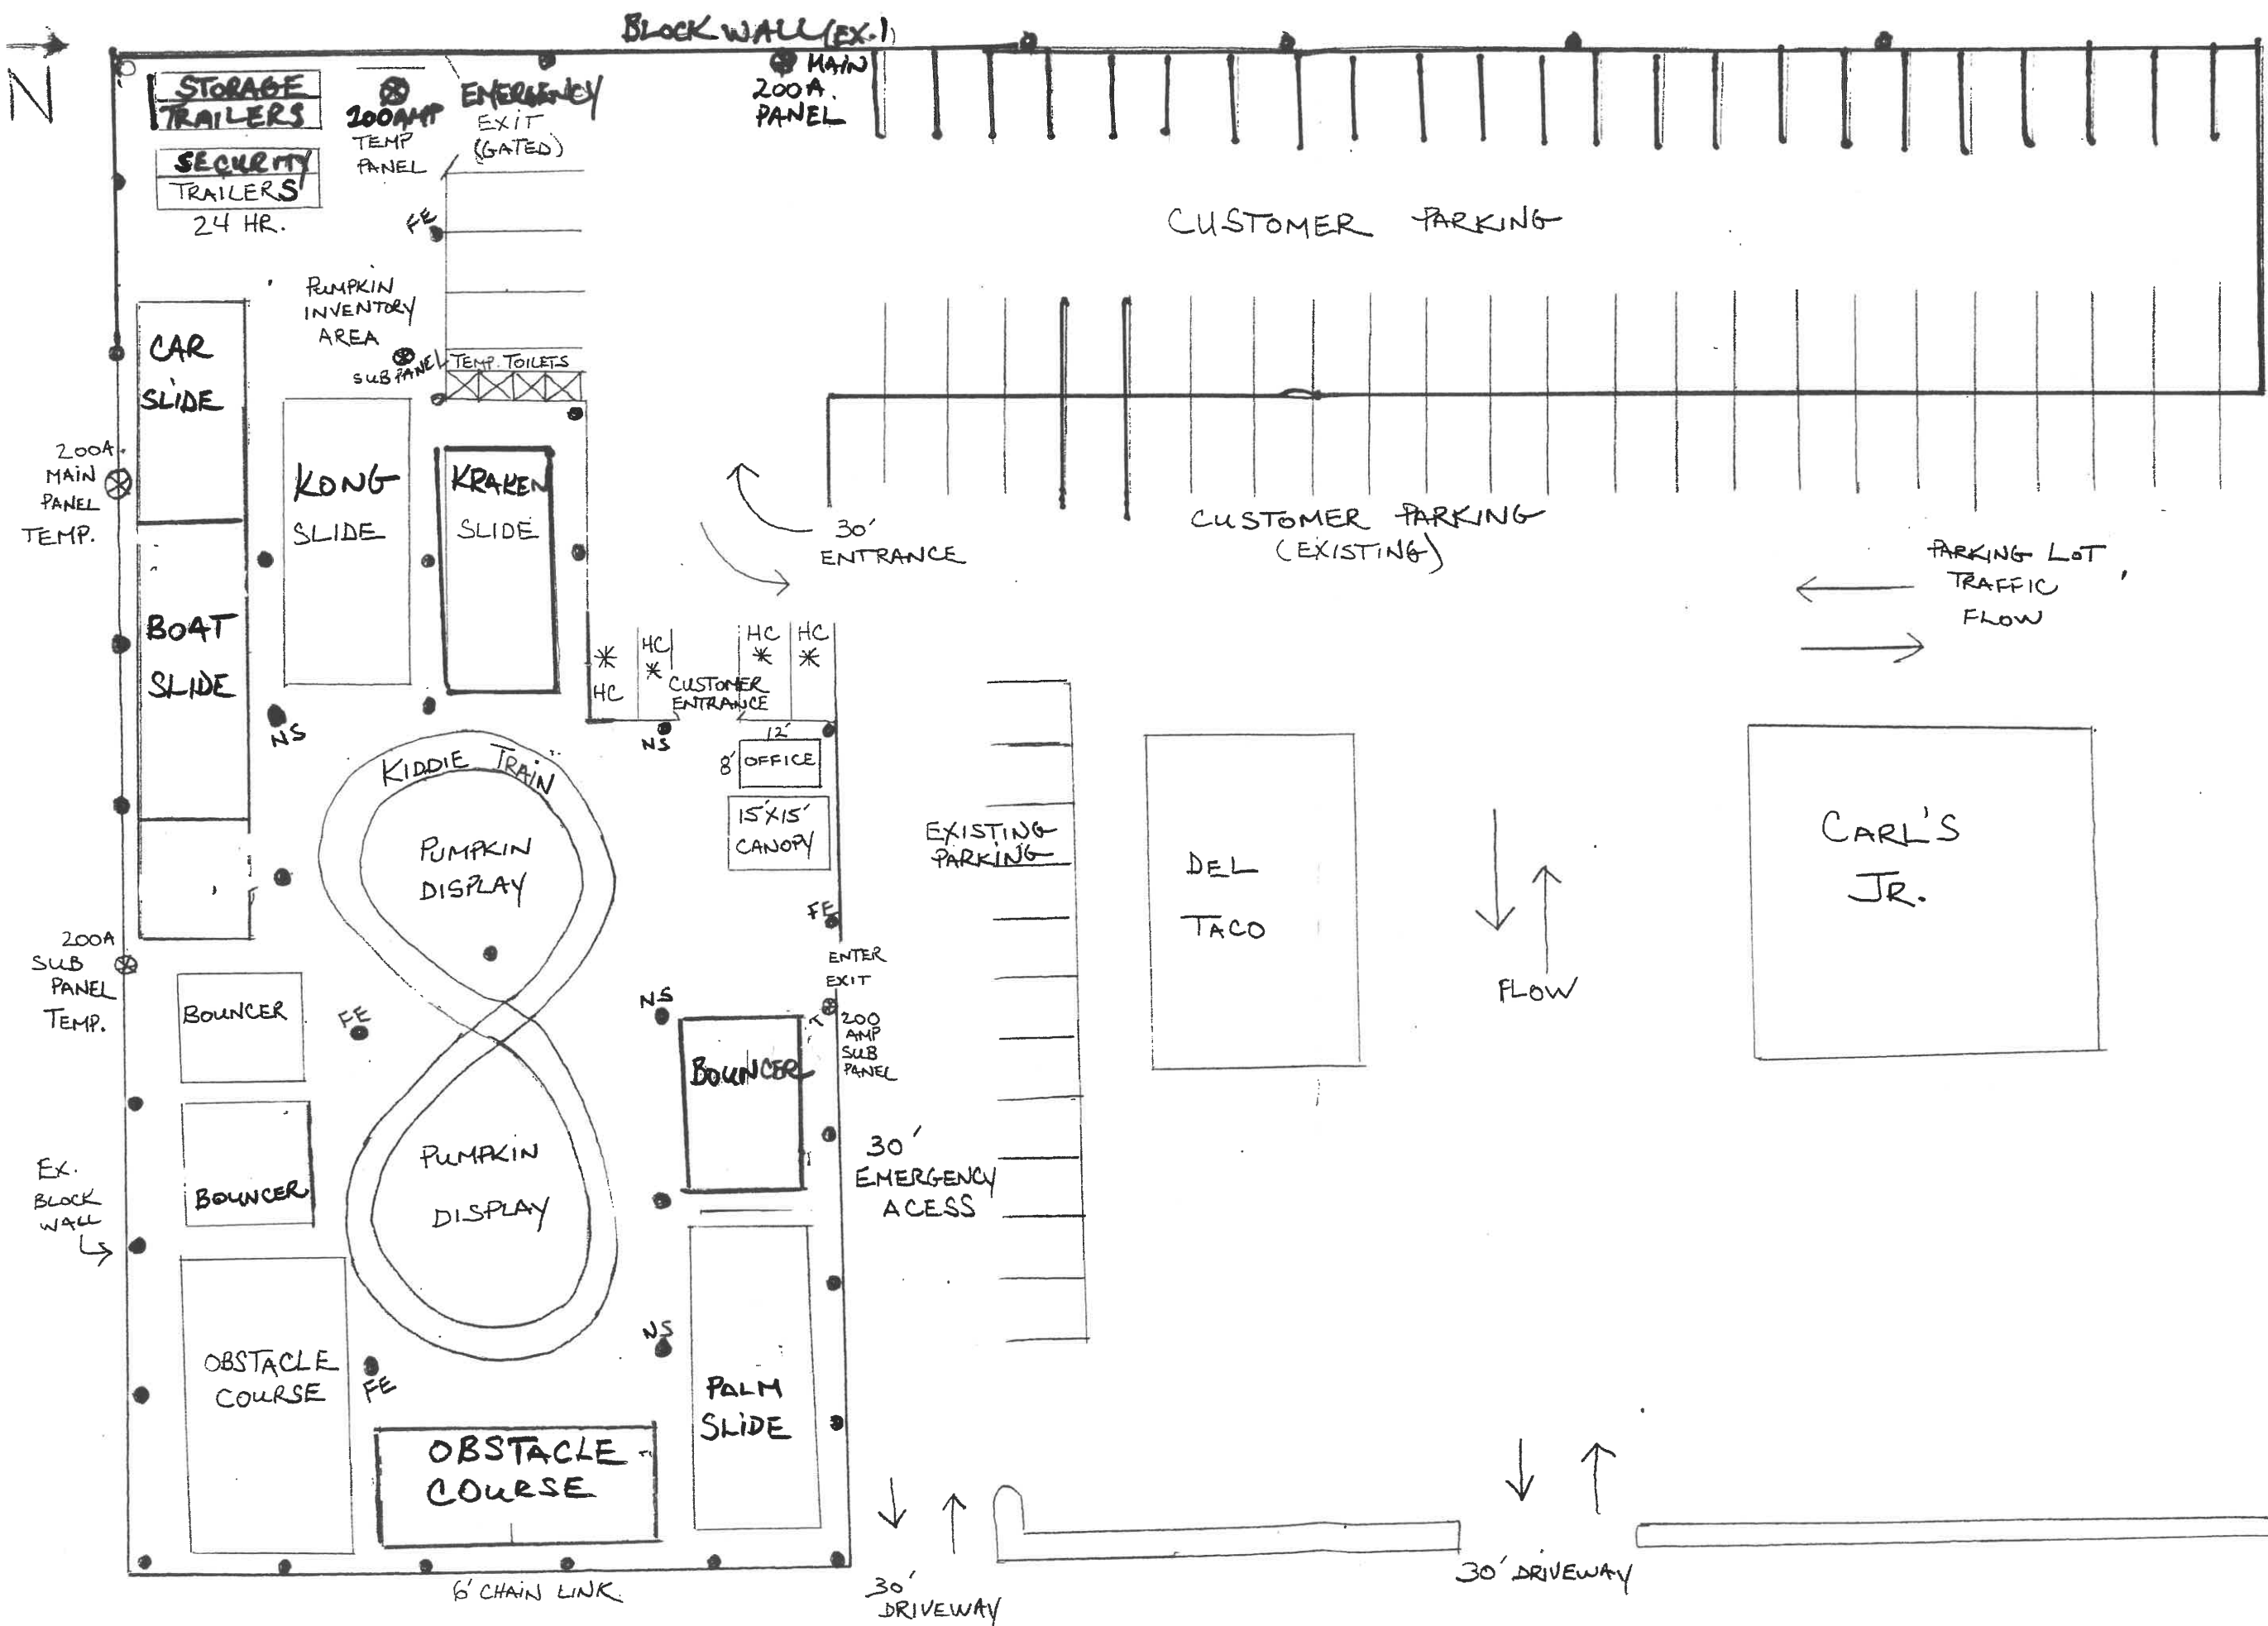

SANTA'S GARDEN
 PUMPKIN PATCH
 777 S. BEACH BLVD

LEGEND

SCALE 1" = 30'

LIGHT - ●

SUPPORT POLE - |

N.S. - NO SMOKING SIGN

FE - FIRE EXTINGUISHER

HC - HANDICAP PARKING